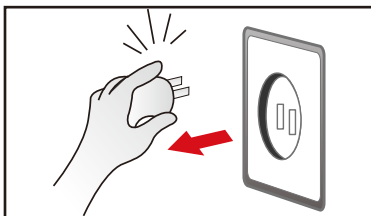

5. Warm Lamp:

Lights up when the mat is being heated

6. Temperature Control Dial:

Controls temperature of the mat

The product specification in the manual can be changed without notice for the improvement of product quality.

Please read the instruction guide carefully. Before you connect the power plug, spread the mat on a bed or the floor in order to smooth out any folds.

First Insert the connector of the controller into the mat. Then connect the power plug into an outlet.

Press power button to turn on the power. Press timer button to set heating time, and Warm lamp will light up.

Turns temperature control dial to set desired temperature of the mat. Once the product is sufficiently warm, adjust the setting for your comfort.