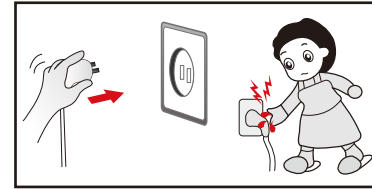

Please monitor the heat carefully while using the product for safety.

Please do not use a thick padding while using the product.