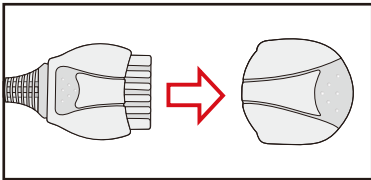

5. Warm Lamp:

Lights up when the mat is being heated

6. Temperature Control Dial:

Controls temperature of the mat

The product specification in the manual can be changed without notice for the improvement of product quality.

Please read the instruction guide carefully. Before you connect the power plug, spread the mat on a bed or the floor in order to smooth out any folds.

First Insert the connector of the controller into the mat. Then connect the power plug into an outlet.