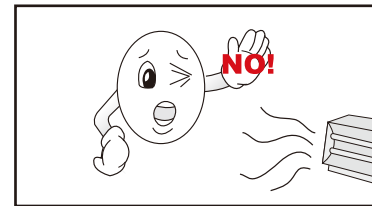

Do not use the product folded or crumpled.

Do not use the product near any fire, heating appliances, or flammable objects. This may set fire or electric shock.

Please do not let children play on or near the product.