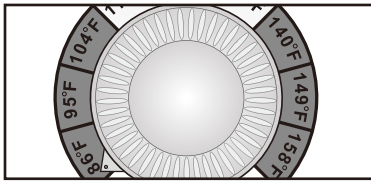

Turns temperature control dial to set desired temperature of the mat. Once the product is sufficiently warm, adjust the setting for your comfort.