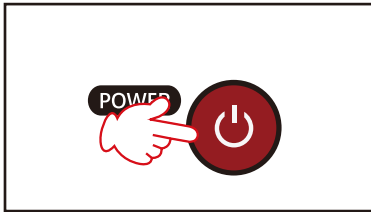

5. Warm Lamp:

Lights up when the mat is being heated

6. Temperature Control Dial:

Controls temperature of the mat

The product specification in the manual can be changed without notice for the improvement of product quality.

Please read the instruction guide carefully. Before you connect the power plug, spread the mat on a bed or the floor in order to smooth out any folds.

First Insert the connector of the controller into the mat. Then connect the power plug into an outlet.