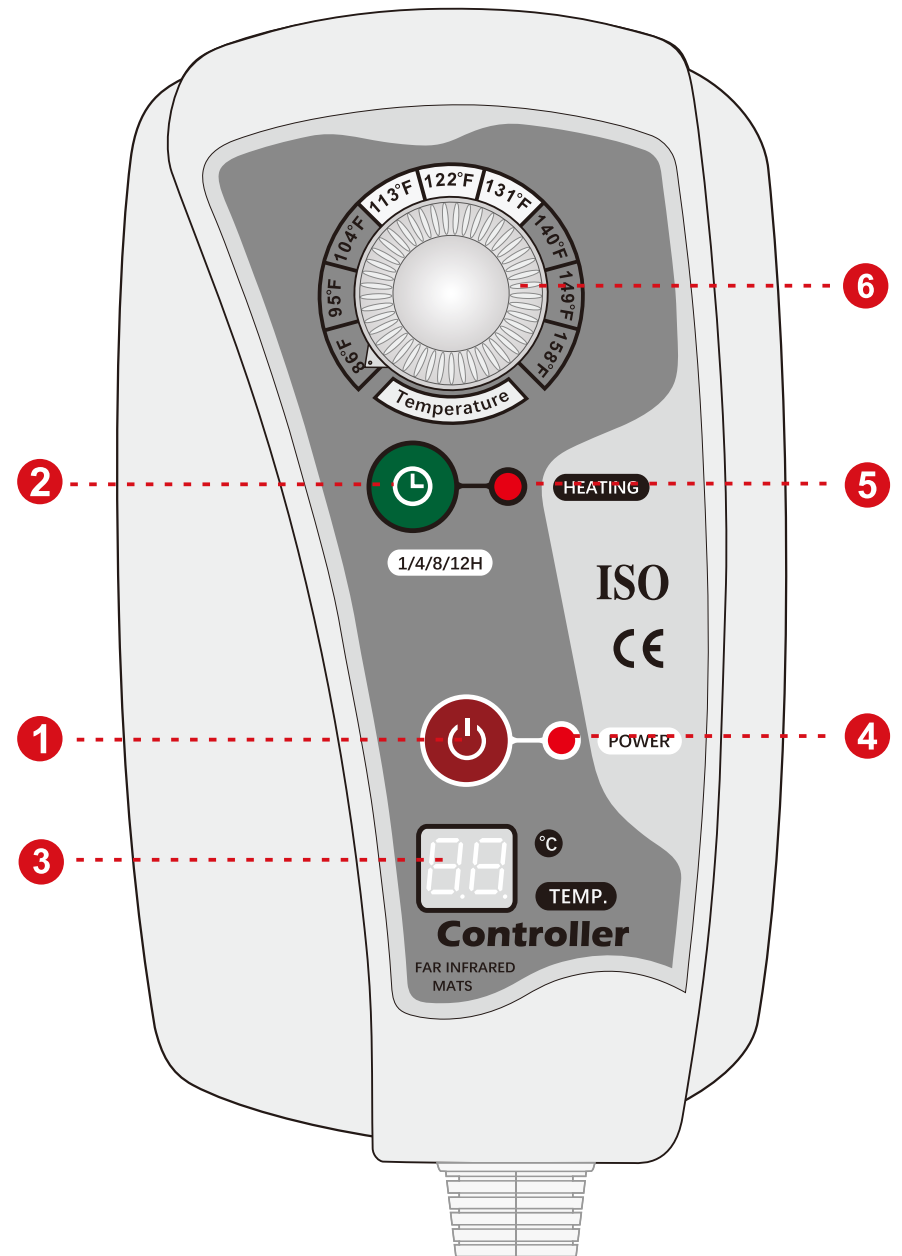

1. Main Power Button:

Turns power ON/OFF for heating.

Heating ON no timer (**0H** Default 12 hours)

Heating OFF show --

2. Warm Timer Button: 4 options for setting heating time

0H = Heating ON no timer (Default 12 hours)

1H = Heating ON 1 hour

4H = Heating ON 4 hours

8H = Heating ON 8 hours

3. Temperature °C (Centigrade degree) Display Screen:

Displays mat temperature and setting temperature

4. Power Lamp:

Lights up when the power ON

5. Warm Lamp:

Lights up when the mat is being heated

6. Temperature Control Dial:

Controls temperature of the mat

The product specification in the manual can be changed without notice for the improvement of product quality.

Please read the instruction guide carefully. Before you connect the power plug, spread the mat on a bed or the floor in order to smooth out any folds.

First Insert the connector of the controller into the mat. Then connect the power plug into an outlet.